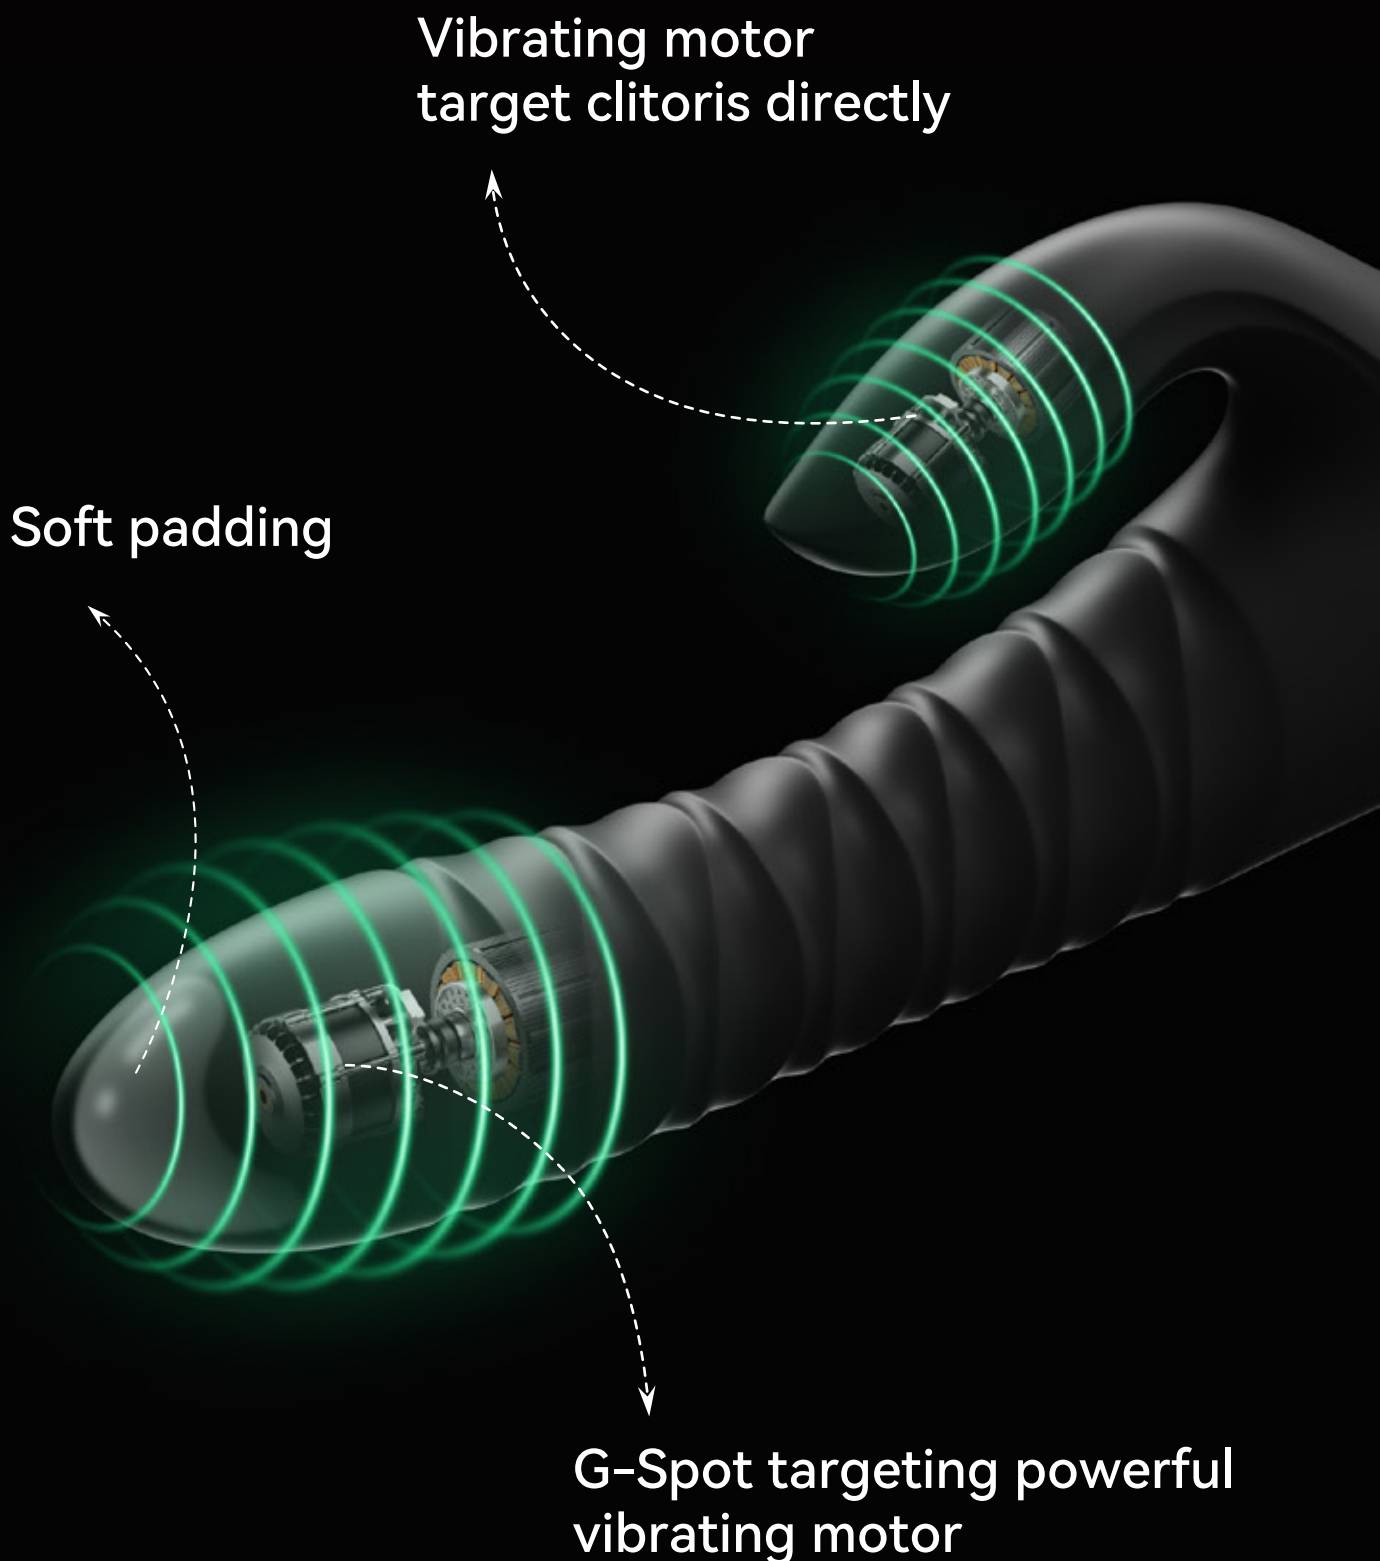

MOSE's powerful telescopic vibrating shaft is inspired by the flourishing petals of an Egyptian lotus flower, paying tribute to the thriving reign of Thutmose and the rich culture of ancient Egypt.

# PowerThrust™ patented

MOSE features ZALO' s cutting-edge PowerThrust technology of high-frequency, powerful thrusting.

Extends  
approx

**15** MM

Thrusting frequency  
is about

**7** Hz

# Ultra-Powerful Vibration

MOSE features a powerful vibrating motor beneath a soft, padded layer of soft silicone to target the clitoris.

## LED Smart Screen

The large screen replaces the traditional indicator light, which is simple and technological. The mode strength is clear at a glance.

**Vibration and thrusting mode**  
Displays current intensity