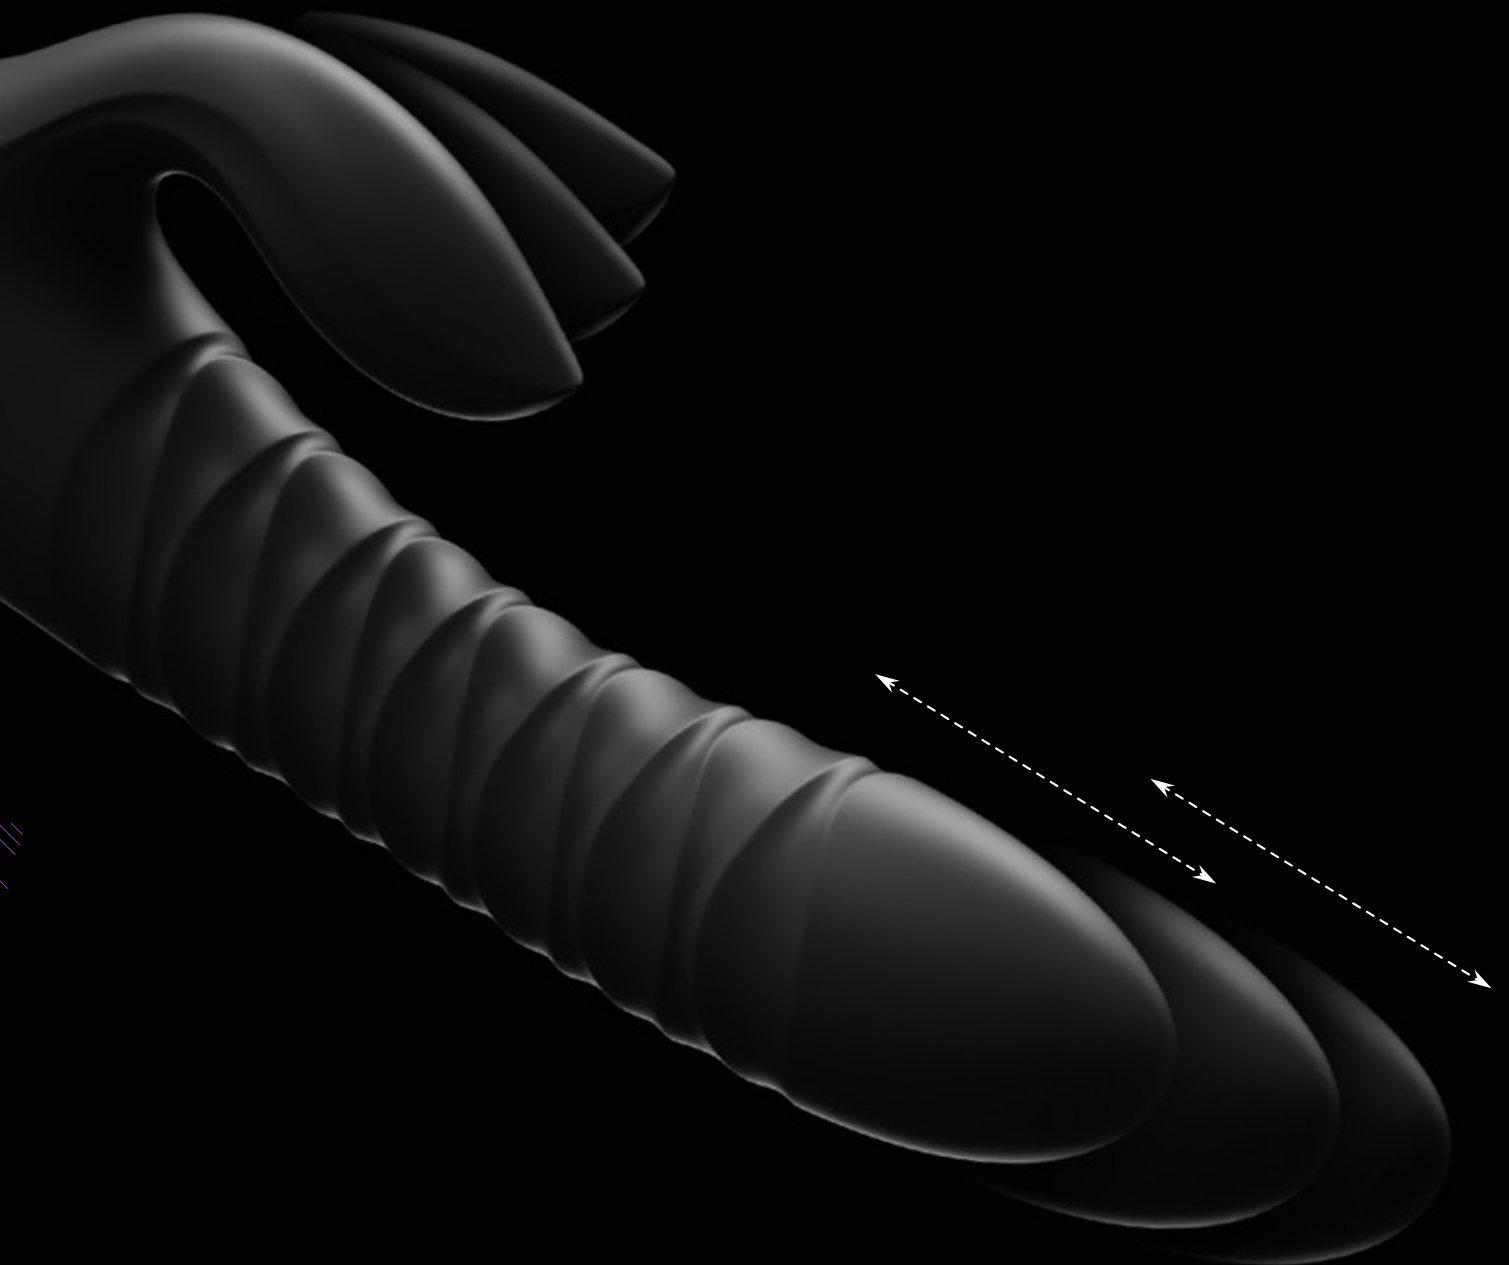

MOSE's powerful telescopic vibrating shaft is inspired by the flourishing petals of an Egyptian lotus flower, paying tribute to the thriving reign of Thutmose and the rich culture of ancient Egypt.

# PowerThrust™ patented

MOSE features ZALO' s cutting-edge PowerThrust technology of high-frequency, powerful thrusting.

Extends  
approx

**15** MM

Thrusting frequency  
is about

**7** Hz

# Ultra-Powerful Vibration

MOSE features a powerful vibrating motor beneath a soft, padded layer of soft silicone to target the clitoris.