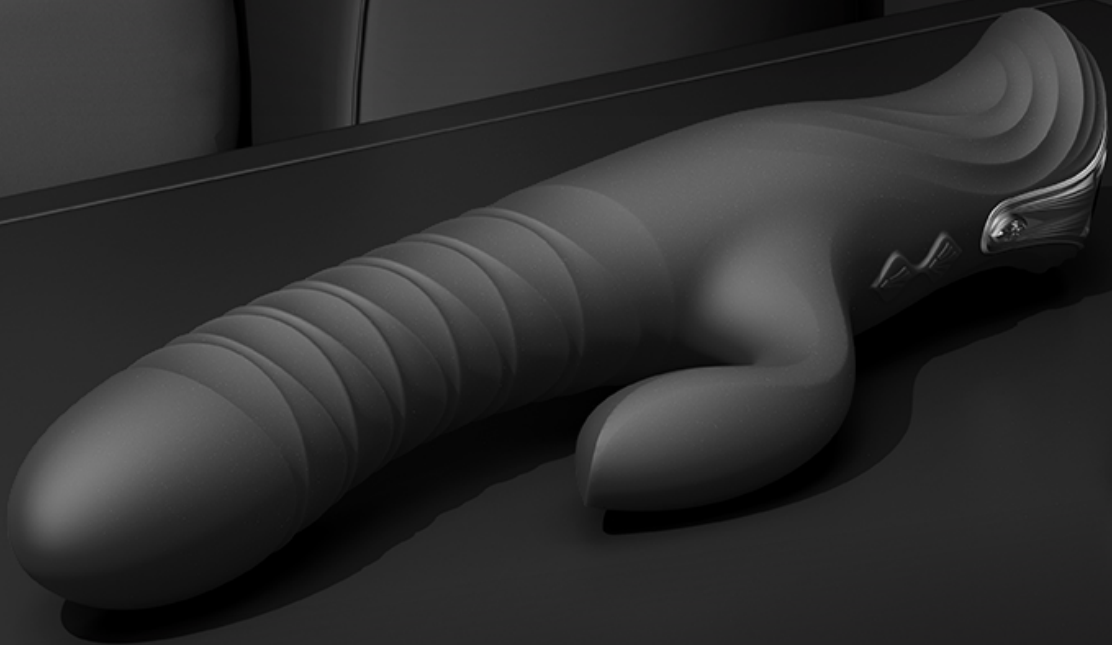

Quiet design

The motor used by MOSE has strong power and low noise.

Quiet design
operates at below than

50 DB